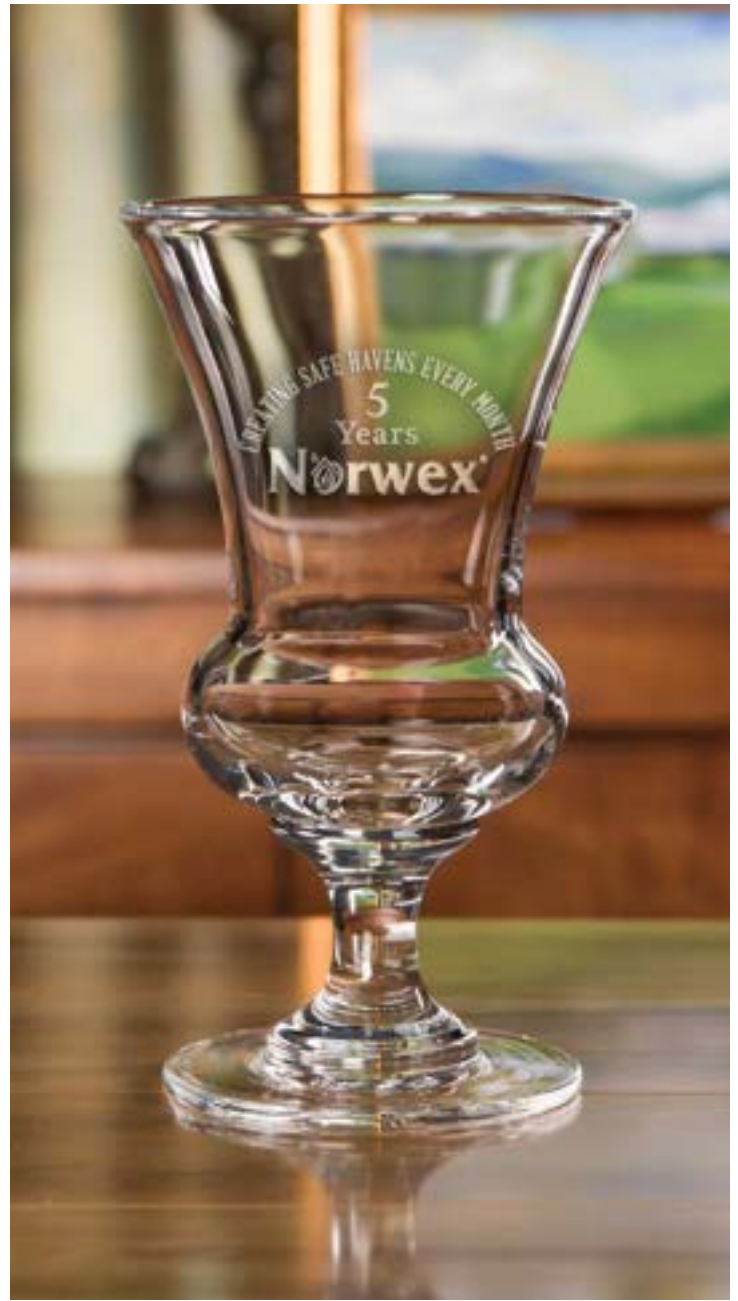

Lancaster Trophy

- handblown crystal glass
- traditional Scottish thistle shape

ITEM #:	#07-238M	#07-238L
DIMENSIONS:	9½"h x 5¼"w	11½"h x 6½"w
ETCH AREA:	2"h x 1¼"w	2½"h x 2"w
1-11	\$108.33	\$133.33
12-49	\$102.92	\$126.67
50+	\$97.50	\$120.00