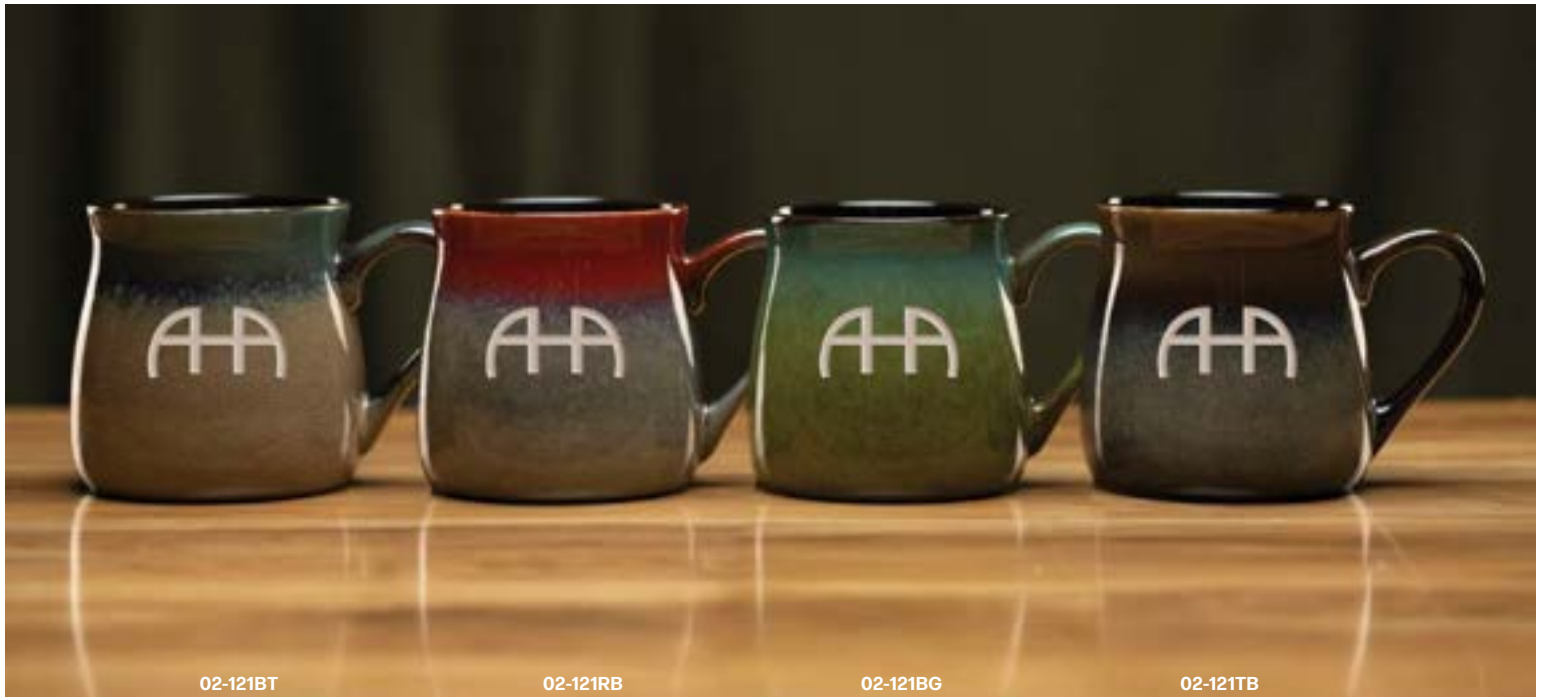

02-121BT

02-121RB

02-121BG

02-121TB

Santa Fe Ceramic Mug

- handmade, glazed ceramic
- slight color variations

ITEM #:	#02-121	EACH (24/CASE)	36-149	150-499	500+
SIZE:	16 oz.	DEEP ETCH	$15.83	$15.04	$14.25
ETCH AREA:	1¾" h × 1¾" w				

3C