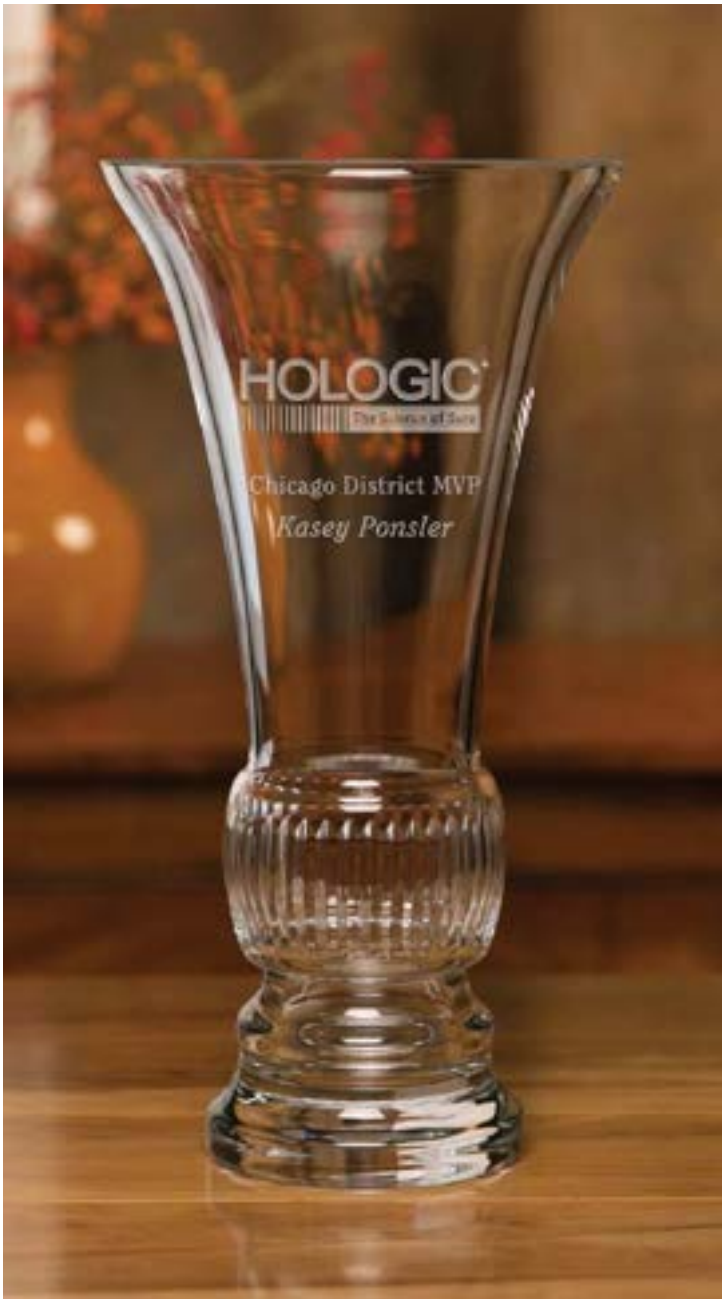

Phoenix Trophy Vase

- handblown crystal glass
- contemporary styling

ITEM #:	#07-005S	#07-005M	#07-005L
DIMENSIONS:	8"h x 3¼"w	10"h x 4¾"w	12"h x 5¾"w
ETCH AREA:	2"h x 1½"w	2¾"h x 1¾"w	3½"h x 2¼"w
1-11	$75.00	$91.67	$108.33
12-49	$71.25	$87.08	$102.92
50+	$67.50	$82.50	$97.50

3C

Exmoor Trophy Vase

- handblown crystal glass
- handcut detailing

ITEM #:	#07-458S	#07-458M	#07-458L
DIMENSIONS:	10½"h x 5"w	12"h x 6"w	13¾"h x 7"w
ETCH AREA:	2"h x 2"w	2½"h x 2½"w	2¾"h x 2¾"w
1-11	$125.00	$158.33	$200.00
12-49	$118.75	$150.42	$190.00
50+	$112.50	$142.50	$180.00

3C