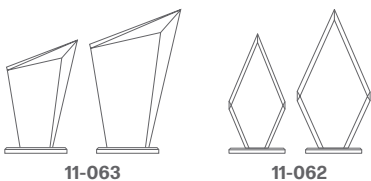

3C

Vision Awards

- starfire crystal
- shown in deep etch; ColorMark available, see page 212 for details

PEAK AWARD		
ITEM #:	#11-063S	#11-063L
DIMENSIONS:	7½"h x 4¾"w	9½"h x 5½"w
ETCH AREA:	3"h x 2"w	3½"h x 3"w
1-11	\$91.67	\$108.33
12-24	\$87.08	\$102.92
25+	\$82.50	\$97.50

3C

DIAMOND AWARD		
ITEM #:	#11-062S	#11-062L
DIMENSIONS:	8½"h x 4"w	10¼"h x 5¼"w
ETCH AREA:	2½"h x 2"w	3"h x 2½"w
1-11	\$100.00	\$116.67
12-24	\$95.00	\$110.83
25+	\$90.00	\$105.00

3C

11-063

11-062

11-063

11-062