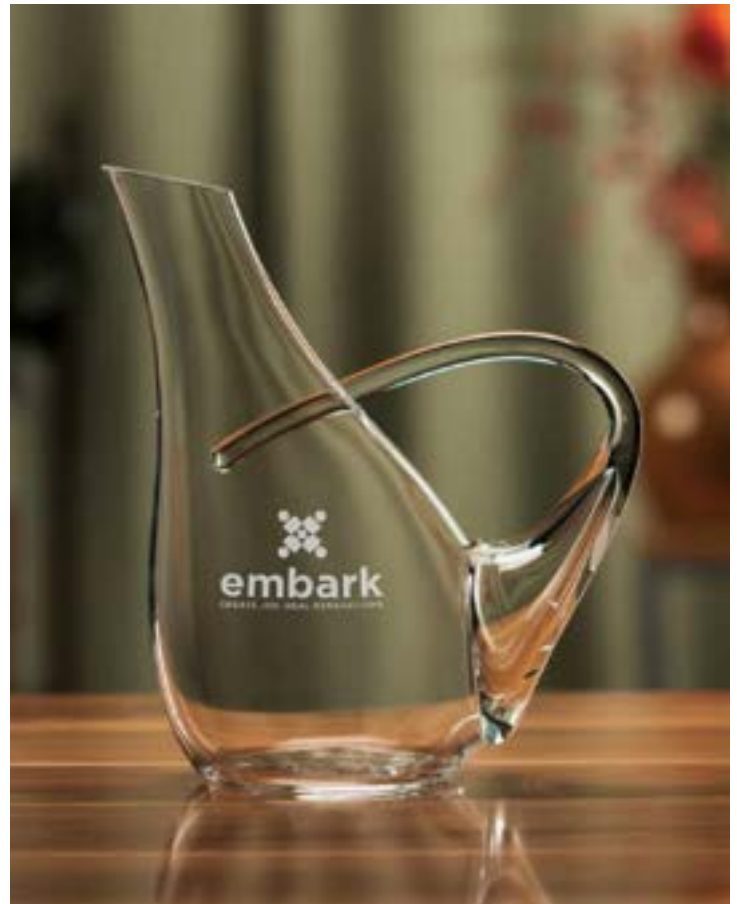

Festivo Carafe

- handblown crystal glass
- wine serving with a "twist"

ITEM #:	#07-563
DIMENSIONS:	34 oz.; 9" h
ETCH AREA:	1¼" h × 1¼" w
07-563	34 oz.; 9" h $65
1-11	$108.33
12-49	$102.92
50+	$97.50

3C