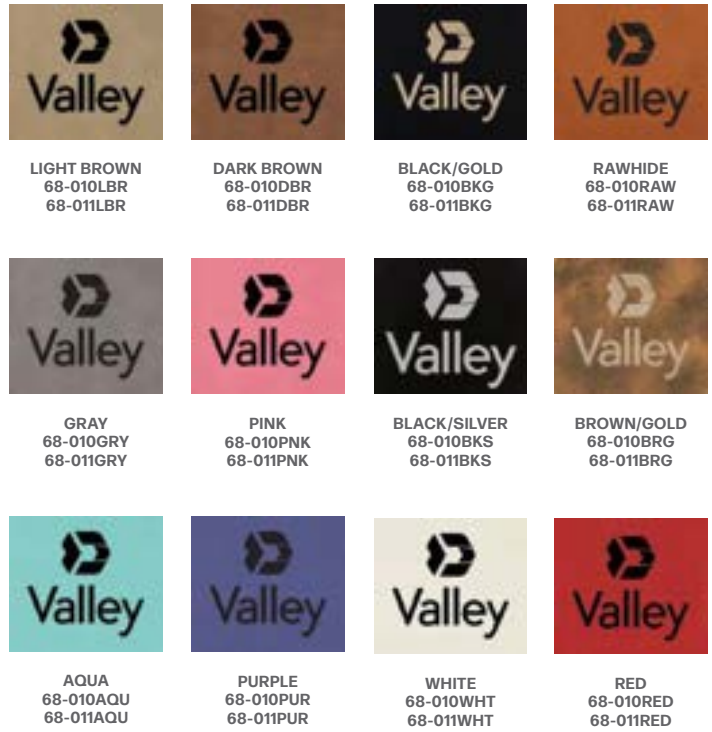

ADDITIONAL COLORS: