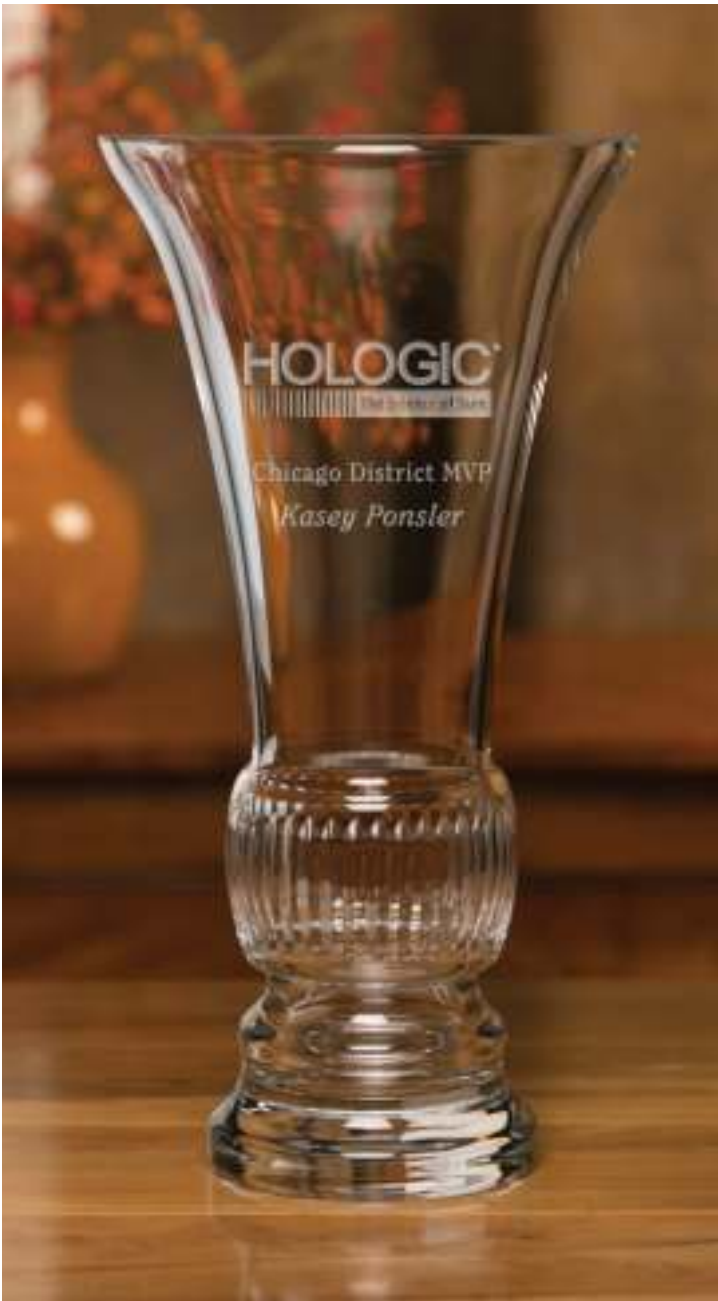

Exmoor Trophy

- handblown crystal glass
- handcut detailing

ITEM #:	#07-458S	#07-458M	#07-458L
DIMENSIONS:	10½"h x 5"w	12"h x 6"w	13¾"h x 7"w
ETCH AREA:	2"h x 2"w	2½"h x 2½"w	2¾"h x 2¾"w
1-11	$116.67	$150.00	$191.67
12-49	$110.83	$142.50	$182.08
50+	$105.00	$135.00	$172.50

3C

Nelson Trophy

- handblown crystal glass

ITEM #:	#07-344S	#07-344L
DIMENSIONS:	13"h x 4½"w	15"h x 5¼"w
ETCH AREA:	2"h x 1½"w	2½"h x 2"w
1-11	$83.33	$100.00
12-49	$79.17	$95.00
50+	$75.00	$90.00

3C