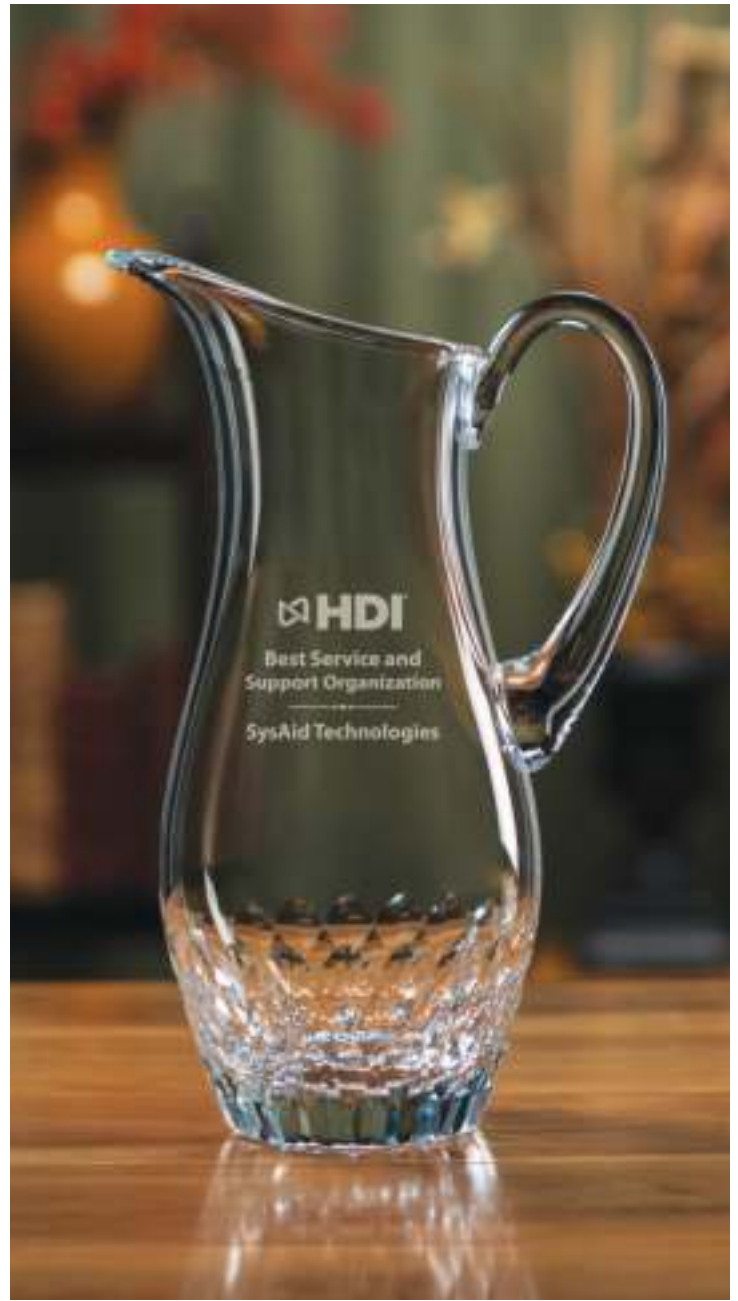

Princeton Trophy Pitcher

- handblown crystal glass
- handcut and polished

ITEM #: #07-567S #07-567L
DIMENSIONS: 10½" h; 34 oz. 11½" h; 44 oz.
ETCH AREA: 2½" h x 2" w 2¾" h x 2¼" w

1-11	$125.00	$142.00
12-49	$118.75	$135.00
50+	$112.50	$127.50

3C