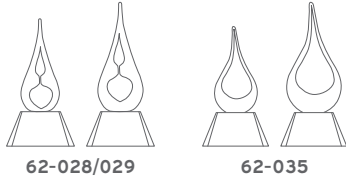

Neptune Teardrop Award

- handblown Bohemian art crystal
- attached crystal base, specify black or clear

ITEM #:	SIZE:	S	L
#62-028 Violet	DIMENSIONS:	8½"h x 3½"w	10"h x 4"w
#62-029 Blue	ETCH AREA:	1½"h x 2"w	1½"h x 2¼"w
	1-11	$183.33	$233.33
	12-24	$174.17	$221.67
	25+	$165.00	$210.00

3C

Tiberius Award

ITEM #:	#62-035S	#62-035L
DIMENSIONS:	7"h x 3½"w	9¾"h x 4"w
ETCH AREA:	1½"h x 2"w	1½"h x 2¼"w

1-11	$175.00	$225.00
12-24	$166.25	$213.75
25+	$157.50	$202.50

3C